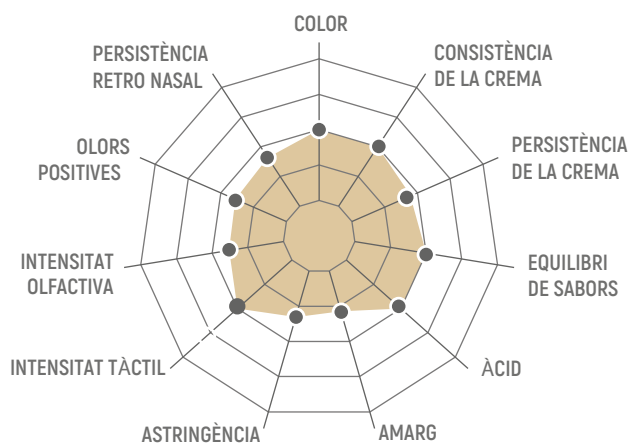

DECODING COFFEE

ESPRESSO 72

MARKET GRADE

FAIRTRADE

Cafès Cornellà wants to help you better understand what's behind a good coffee, what are the differences between blends and techniques. That's why we share this data, based on technical studies. Cafès Cornellà is decoding the coffee world.

ROASTING POINT	1	2	4	4	5
EXTRACTION INDEX	1	2	3	4	5
SENSORY PROFILE	1	2	3	4	5

PERFIL ORGANOLÈPTIC

NOTES DE TAST

Crema

Color òptim

Gust

Equilibrat, notes dolces i cítriques

Aroma